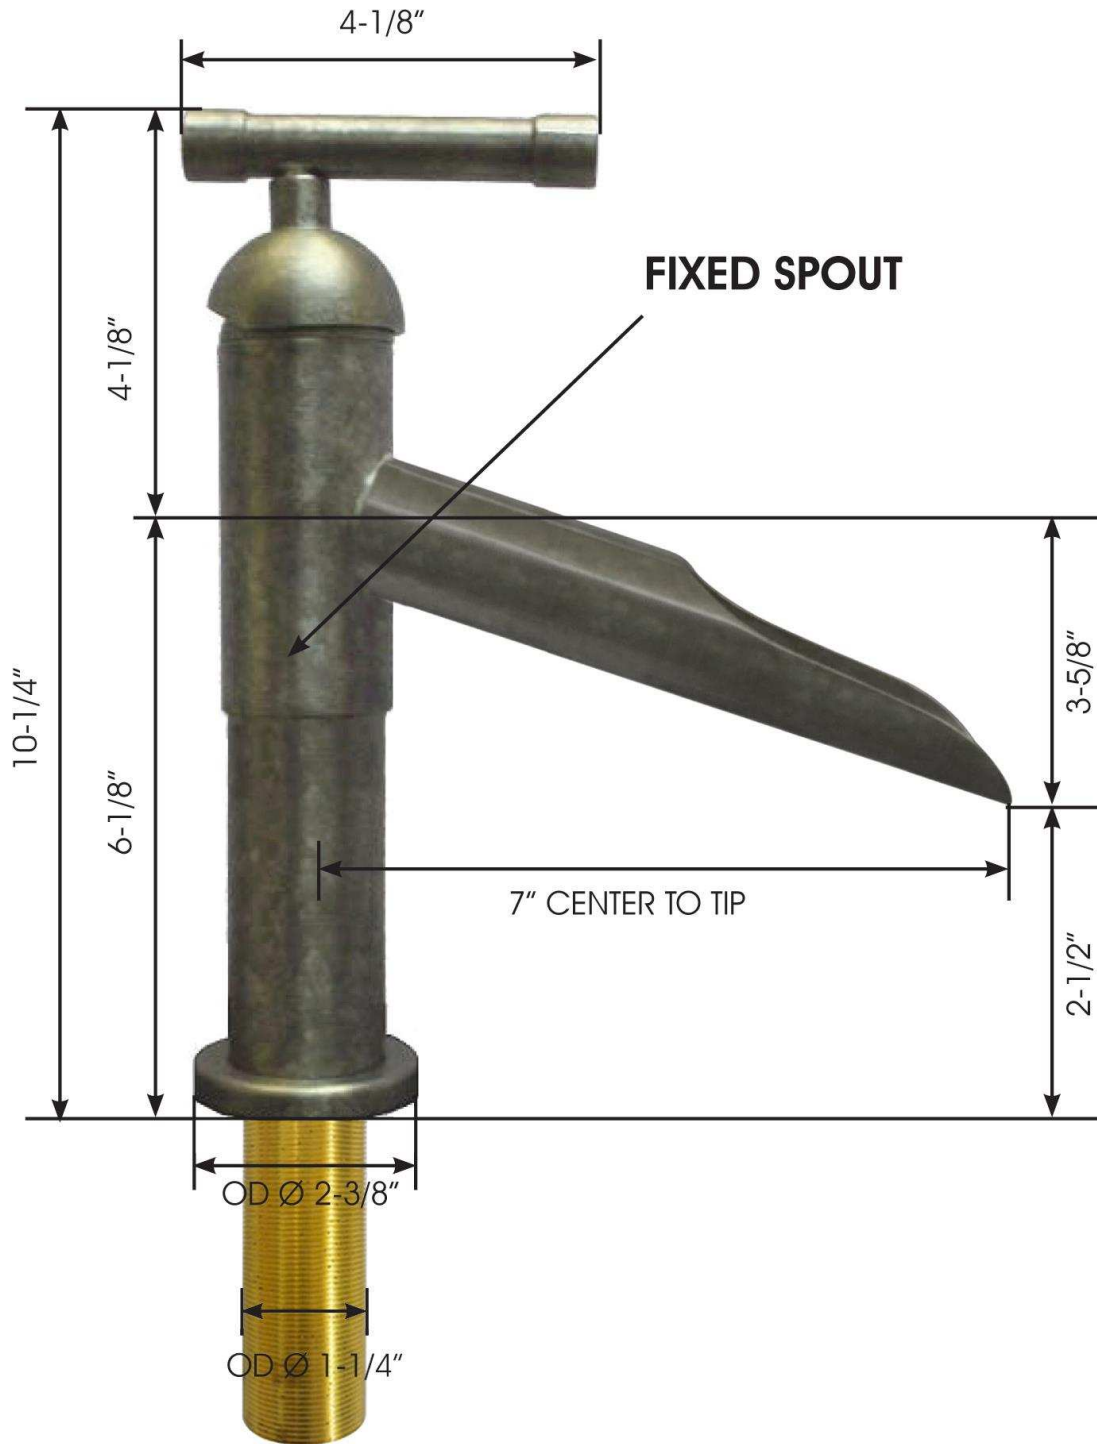

PRODUCT SPECIFICATIONS

Brut Short Faucet with Waterfall Spout

BRUT-DM-WF-S

Dec 2014

- ADA Compliant
- Includes Flip-Top Drain w/o overflow
- Custom sizes and finishes available

Connection	3/8" Compression
Valve	1/2"
GPM	1.5